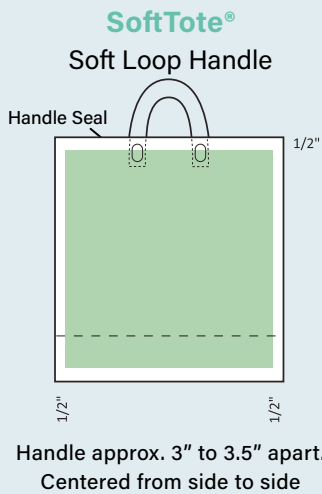

ARTWORK & PRINTING

ARTWORK

Please submit digital (vector, .ai or .eps preferred) artwork to avoid any delays. Any orders that require artwork or copy changes are subject to preparation, and charges will be billed at cost.

ELECTRONIC ART

Accepted via e-mail. art-ver@revolutioncompany.com

LIMITATIONS & REGISTRATION

Registration tolerance is 1/16" per color - image may shift slightly. Placement of image may vary up to 1/2" from bag to bag. For two sided printing, placement of artwork from front to back may vary up to 1". Screen print is subject to approval and has a maximum of 65 line screen.

PROOFS

Will be provided by e-mail or via fax. Each additional proof will incur a minimum $20 art charge per layout.

ARTWORK CATEGORY	ESTIMATED CHARGES	GAUGE	PACK
Clean Up	$25 - 35	Art Manipulation	$35 - 100
File Conversion	$15 - 25	Simple Trap	$35 - 75
Scan	$15	Color Separation	$25
Typeset	$25 - 50	Output	$25/per color
Re-create	$50 - up	Color Proof Output	$50
Color Conversion	$25/per color	Digital Output	Based on size of art
Art Proof (2 or more)	$20/per proof	Mock-ups	$15/per layout

A quote for actual art charges will be provided and must be approved by the customer. Artwork should stay 4" away from the top of the bag to prevent the handle from cutting into the print. Handle placement may vary up to 1/2 inch.

Printable Area